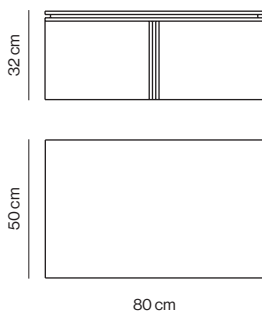

Collection of side, bedside and coffee tables composed of a rectangular top and structure in ash veneered MDF. The top and structure are made of double boards with a separation between them that has a 2cm offset from the border. The size and shape of the tables makes it possible to place them both individually and superposing, creating sets.

## Mesas auxiliares y de noche

Side and bedside tables

SLOT-55 52x50x40 cm  0,160 m<sup>3</sup>  15 Kg  
Fresno  
Ash

## Mesas de centro

Coffee tables

SLOT-85 80x50x32 cm  0,188 m<sup>3</sup>  21 Kg  
Fresno  
Ash

SLOT-88 84x80x40 cm  0,364 m<sup>3</sup>  32 Kg  
Fresno  
Ash

## Mesas de centro

Coffee tables

SLOT-25

120x50x32 cm

0,275 m<sup>3</sup> 29 Kg

Fresno  
Ash