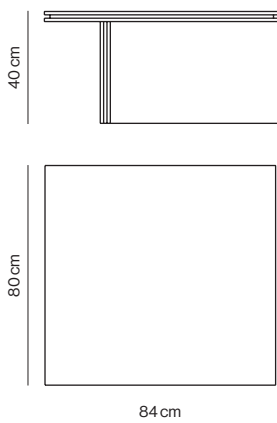

Collection of side, bedside and coffee tables composed of a rectangular top and structure in ash veneered MDF. The top and structure are made of double boards with a separation between them that has a 2cm offset from the border. The size and shape of the tables makes it possible to place them both individually and superposing, creating sets.

## Mesas auxiliares y de noche

Side and bedside tables

SLOT-55 52x50x40 cm  0,160 m<sup>3</sup>  15 Kg  
Fresno  
Ash

## Mesas de centro

Coffee tables

SLOT-85 80x50x32 cm  0,188 m<sup>3</sup>  21 Kg  
Fresno  
Ash

SLOT-88 84x80x40 cm  0,364 m<sup>3</sup>  32 Kg  
Fresno  
Ash

## Mesas de centro

Coffee tables

SLOT-25

120x50x32 cm

0,275 m<sup>3</sup> 29 Kg

Fresno  
Ash