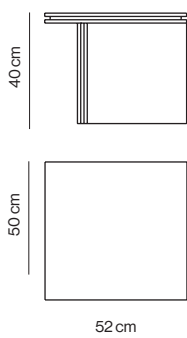

Collection of side, bedside and coffee tables composed of a rectangular top and structure in ash veneered MDF. The top and structure are made of double boards with a separation between them that has a 2cm offset from the border. The size and shape of the tables makes it possible to place them both individually and superposing, creating sets.

## Mesas auxiliares y de noche

Side and bedside tables

SLOT-55 52x50x40 cm  0,160 m<sup>3</sup>  15 Kg  
Fresno  
Ash

## Mesas de centro

Coffee tables

SLOT-85 80x50x32 cm  0,188 m<sup>3</sup>  21 Kg  
Fresno  
Ash

SLOT-88 84x80x40 cm  0,364 m<sup>3</sup>  32 Kg  
Fresno  
Ash

## Mesas de centro

Coffee tables

SLOT-25

120x50x32 cm

0,275 m<sup>3</sup> 29 Kg

Fresno  
Ash