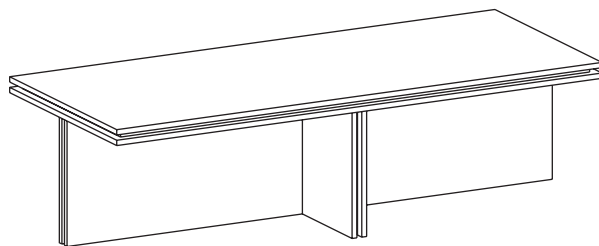

Acabados | Finishes

Colores aproximados
Approximate colours