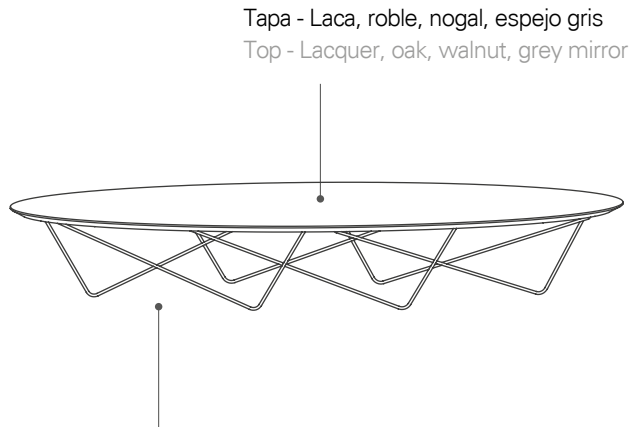

**Bosque**  
Forest  
NCS S7010-B90G

**Blanco**  
White

**Teja**  
Tile  
NCS S5030 Y90R

ESPEJO | MIRROR

**Espejo fumé gris**  
Smoked grey mirror

MADERA | WOOD

**Roble natural**  
Natural oak

**Roble claro**  
Light oak