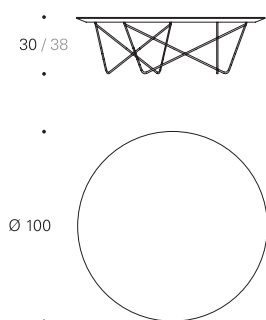

Lacquer legs option - increase over black thermo-lacquered price

YOSH-03

Ø100x30 / 38 cm

0,427 m<sup>3</sup> 32 Kg

Tapa laca / Patas laca negra termolacada o cromo  
Lacquer top / Black thermo-lacquered or chromed legs