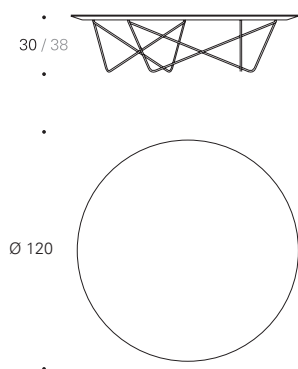

YOSH-23

Ø120x30 / 38 cm

0,603 m³ 56 Kg

Tapa laca / Patas laca negra termolacada o cromo
Lacquer top / Black thermo-lacquered or chromed legs

Tapa espejo gris o bronce / Patas laca negra termolacada o cromo
Grey or bronze mirror top / Black thermo-lacquered or chromed legs

Tapa Nogal / Patas Laca negra termolacada o Cromo
Walnut top / Black thermo-lacquered or Chromed legs

Tapa Roble / Patas Laca negra termolacada o Cromo
Oak top / Black thermo-lacquered or Chromed legs

Tapa espejo bronce / Patas latón
Bronze mirror top / Brass legs

Tapa Cristal negro / Patas Laca negra termolacada o Cromo
Black Glass top / Black thermo-lacquered or Chromed legs

Opción patas lacadas - incremento sobre precio de laca negra termolacada
Lacquer legs option - increase over black thermo-lacquered price