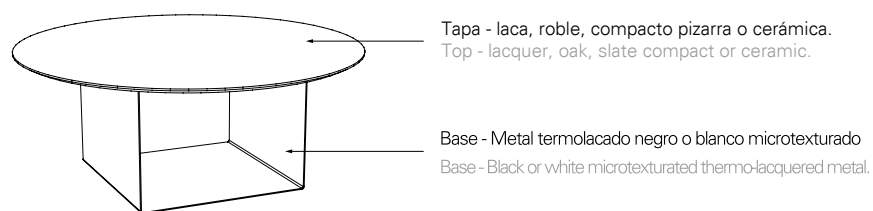

REFLEX-04R Ø100x42 cm

0,528 m³ 32 Kg

Tapa Laca / Base termolacada blanco o negro microtexturado

Lacquer top / Black or white microtextured thermo-lacquered metal base

Tapa Roble / Base termolacada blanco o negro microtexturado

Oak top / Black or white microtextured thermo-lacquered metal base

Tapa Compacto pizarra / Base termolacada blanco negro microtexturada

Slate compact top / Black or white microtextured thermo-lacquered metal base

Tapa Cerámica statuario / Base termolacada blanco negro microtexturada

Statuaria ceramic top / Black or white microtextured thermo-lacquered metal