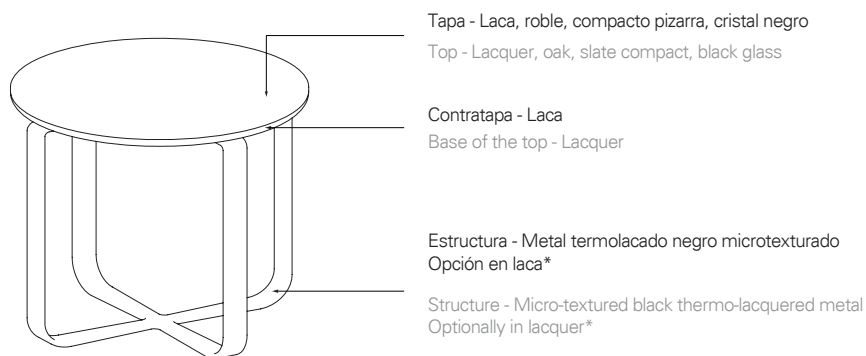

Collection of bedside and occasional tables comprising circular top, base of the top in MDF lacquered in the same colour as the structure and a cross-shaped metallic structure. The top is available in lacquered MDF, in oak veneer, with black glass or slate compact. The metal structure (cross) is in micro-textured black thermo-lacquered metal; it can optionally be lacquered.

Mesitas de noche / Mesas auxiliares

Bedside tables / Occasional tables

CLIK-55RC

Ø50x54 cm

0.195 m³ 15 Kg

Tapa laca / Estructura termolacada negro microtexturado
Lacquer top / Micro-textured black thermo-lacquered structure

Tapa roble / Estructura termolacada negro microtexturado
Oak top / Micro-textured black thermo-lacquered structure

Tapa compacto pizarra / Estructura termolacada negro microtexturado
Slate compact top / Micro-textured black thermo-lacquered structure

Tapa cristal negro / Estructura termolacada negro microtexturado
Black glass top / Micro-textured black thermo-lacquered structure

Opción estructura laca* La contratapa se lacará en el mismo color de la estructura.
Lacquer structure option* The base of the top will be lacquered in the same color as the structure.