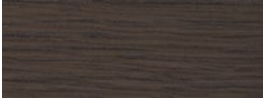

Oak top / Micro-textured black thermo-lacquered structure

Tapa nogal / Estructura termolacada negro microtexturado

Walnut top / Micro-textured black thermo-lacquered structure

Acabado base: Laca negra

Base finish: Black lacquer

### MADERA | WOOD

---

**Roble natural**  
Natural oak

**Roble claro**  
Light oak

**Roble teñido wengue**  
Wengue stained oak

**Roble teñido ceniza**  
Ash stained oak

**Roble teñido tostado**  
Toasted stained oak