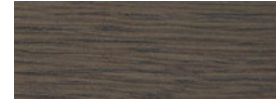

Oak top / Micro-textured black thermo-lacquered structure

Tapa nogal / Estructura termolacada negro microtexturado

Walnut top / Micro-textured black thermo-lacquered structure

Acabado base: Laca negra

Base finish: Black lacquer

### MADERA | WOOD

---

**Roble natural**  
Natural oak

**Roble claro**  
Light oak

**Roble teñido wengue**  
Wengue stained oak

**Roble teñido ceniza**  
Ash stained oak

**Roble teñido tostado**  
Toasted stained oak